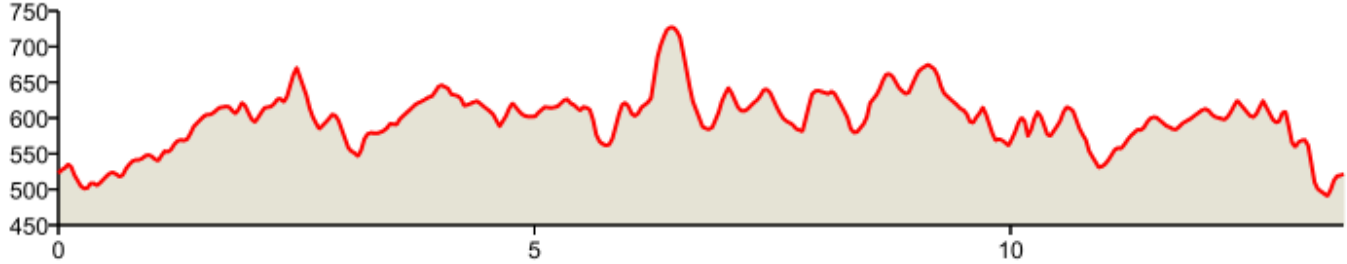

Hot Springs Village Tri Bike Course
 Distance: 13.48 mi
 Elevation: 785.01 ft (Max: 727.59 ft)

Flow is Counter Clockwise

mapmyride

ELEVATION (ft)

Start and Finish

Copyright (c) 2016 MapMyFitness Inc.