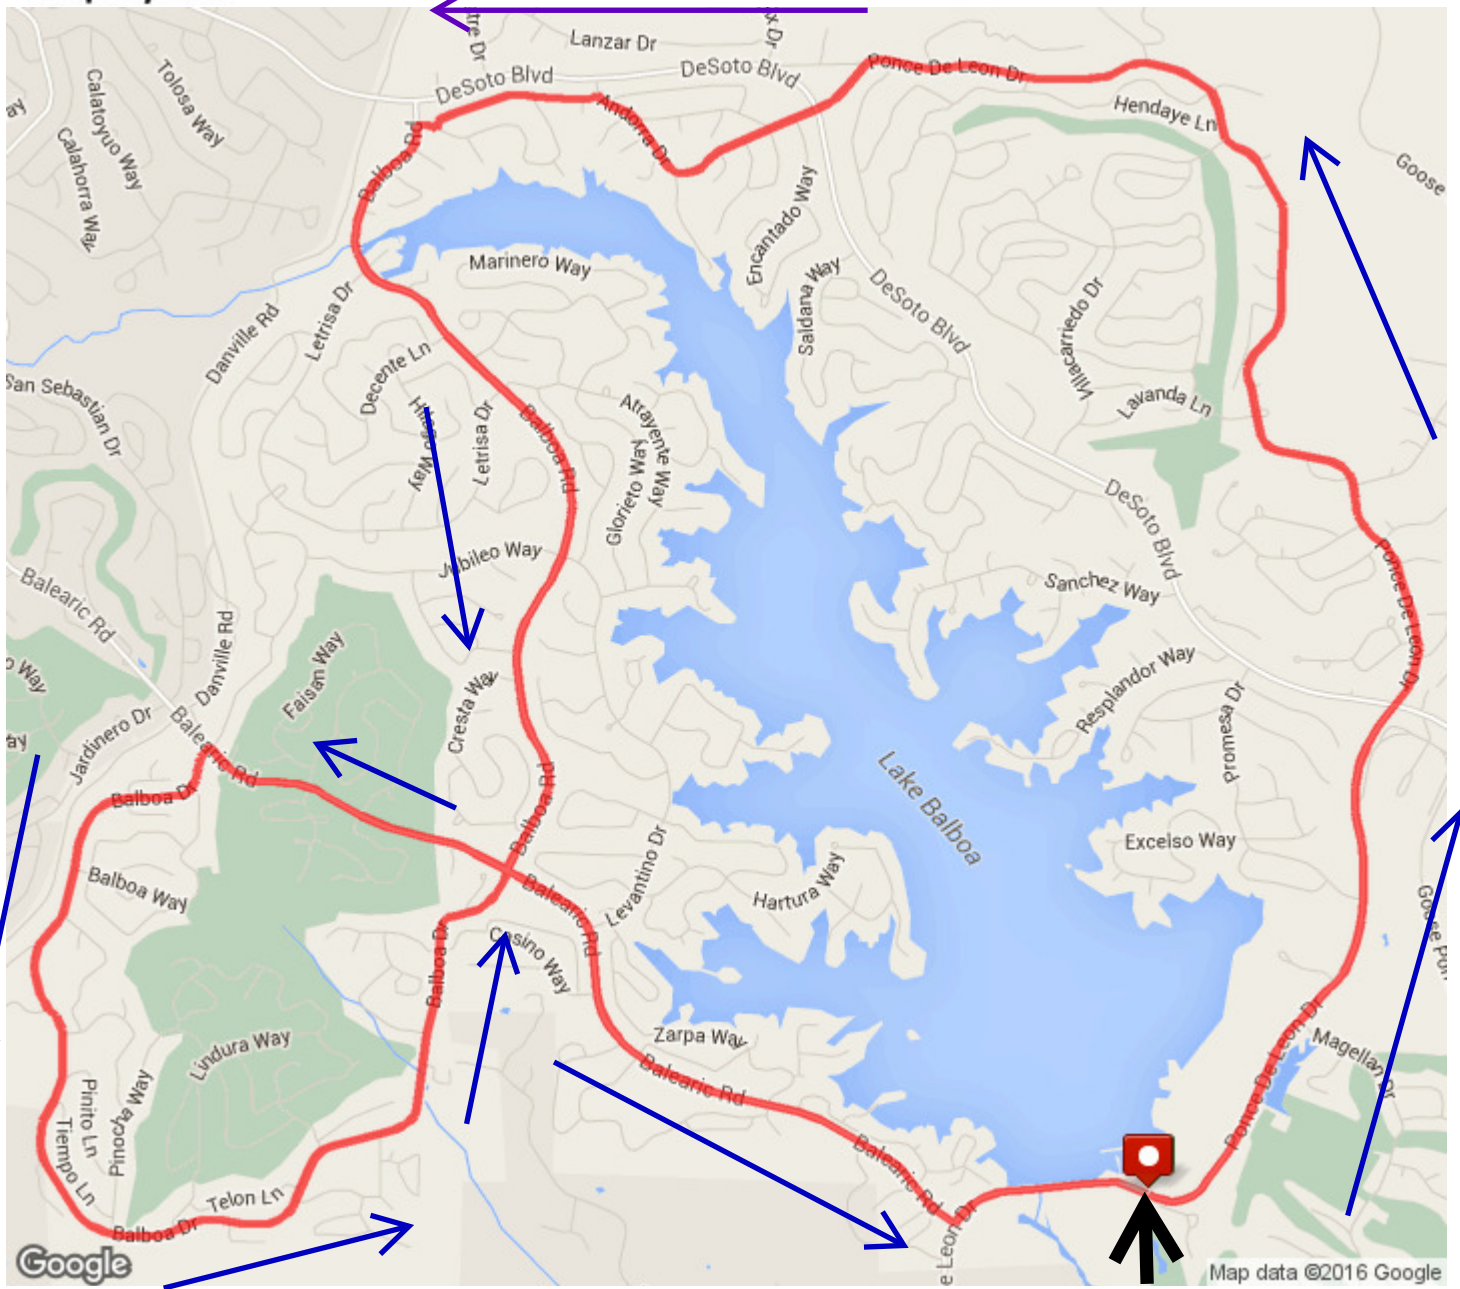

Hot Springs Village Tri Bike Course
 Distance: 13.48 mi
 Elevation: 785.01 ft (Max: 727.59 ft)

Flow is Counter Clockwise

mapmyride

ELEVATION (ft)

Start and Finish

Copyright (c) 2016 MapMyFitness Inc.