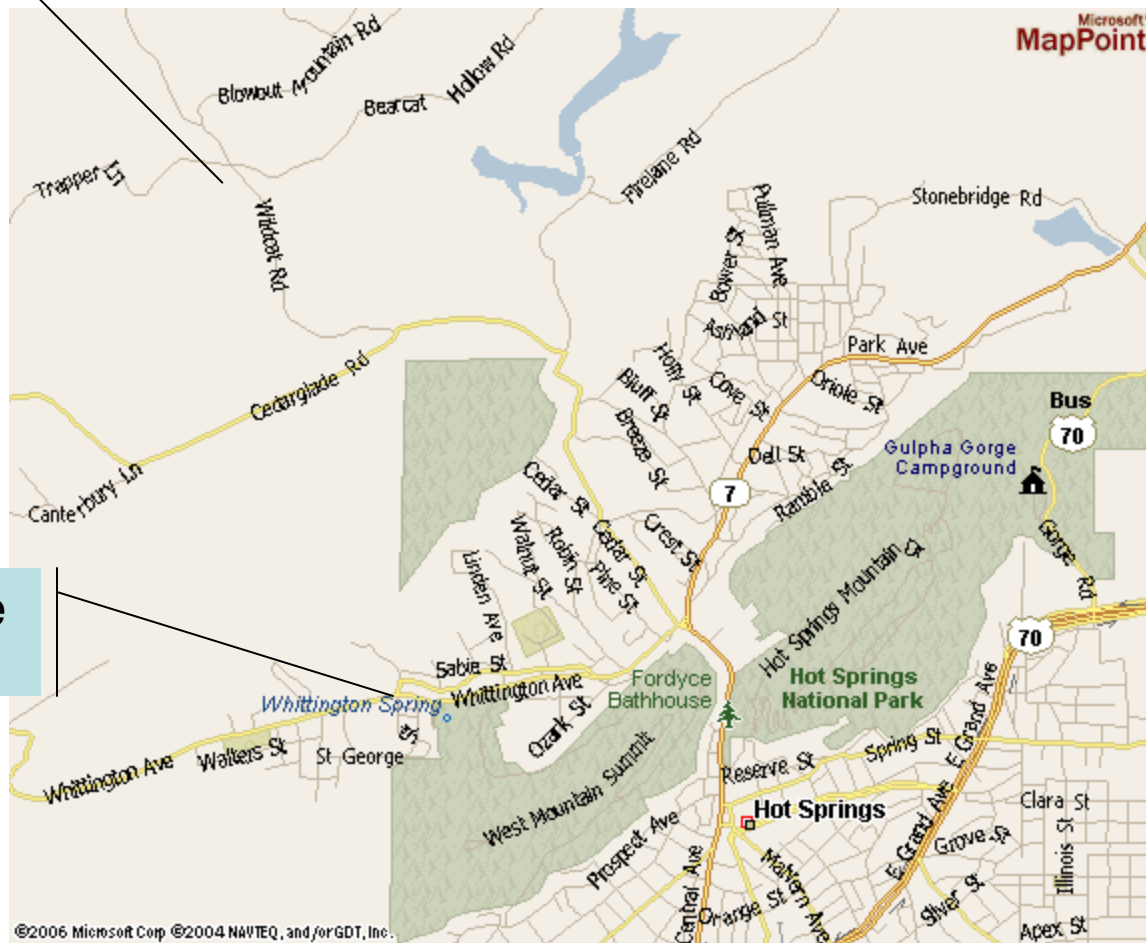

Spa City Extreme Race Location Map

Cedar
Glades
Park

Parkside
Cycle