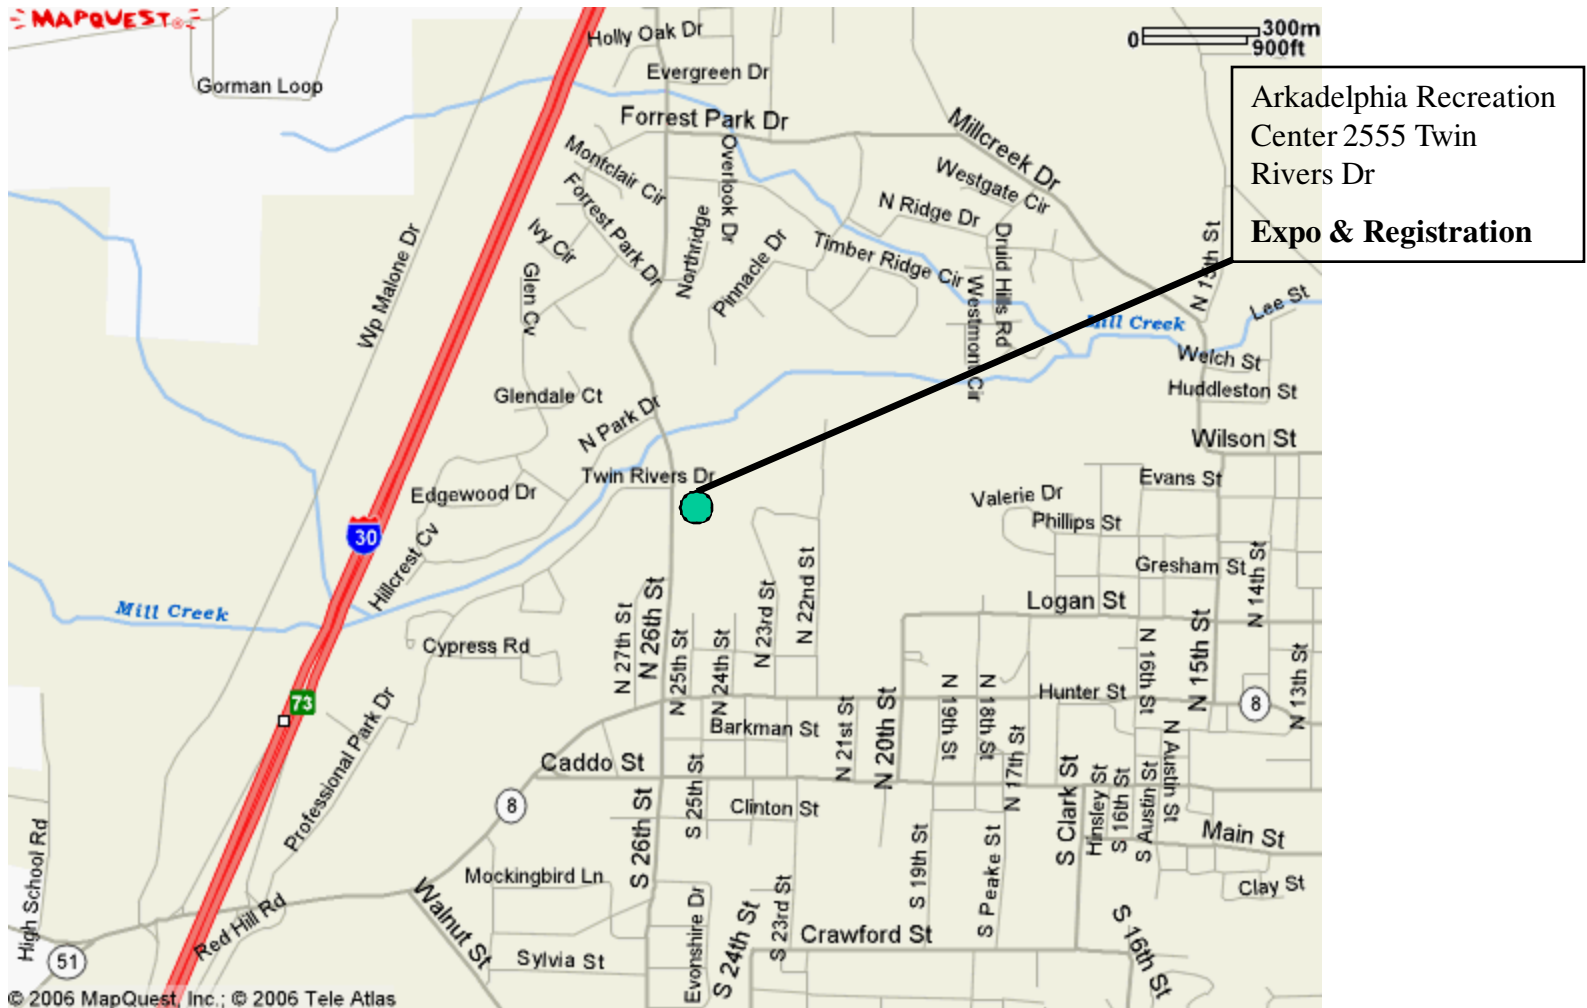

Registration and Expo Location for DeGray Triathlon Festival

Take Exit 73 from I30, Turn east on to Pine St (Hwy 8), Proceed to 26th St and Turn North. Proceed to Twin Rivers Drive and Turn East. The Expo/Registration are in the same building.